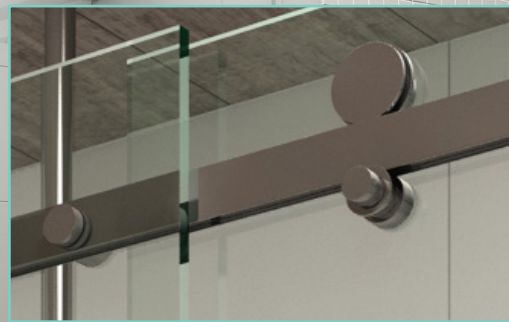

the

pivotech

MANHATTAN

frameless sliding shower screen

Pivotech's Manhattan frameless sliding shower screen appeals to the design preferences of discerning homeowners.

From posh Park Avenue penthouse to bohemian SoHo loft, from uptown funk to downtown industrial, and everything in between, the Manhattan slider perfectly complements any interior decor.

Features

- allows for flexible use of bathroom space
- effortless sliding action
- all stainless steel components
- easy to clean
- 45kgs maximum door weight
- kit suits openings up to 1650mm width
- optional support bracket for return panels
- 2400 track available for wider applications

Components

Pivotech makes installing the Manhattan simple with our system of kitting all the components for you.

- roller
- top track
- brackets
- door stop
- fixing
- floor guide

The art of
a high
performance
shower enclosure

The Manhattan frameless sliding shower screen marries precision performance with fluid, refined lines to allow you to design a bathroom as stylish, iconic and alluring as the famous island in New York.